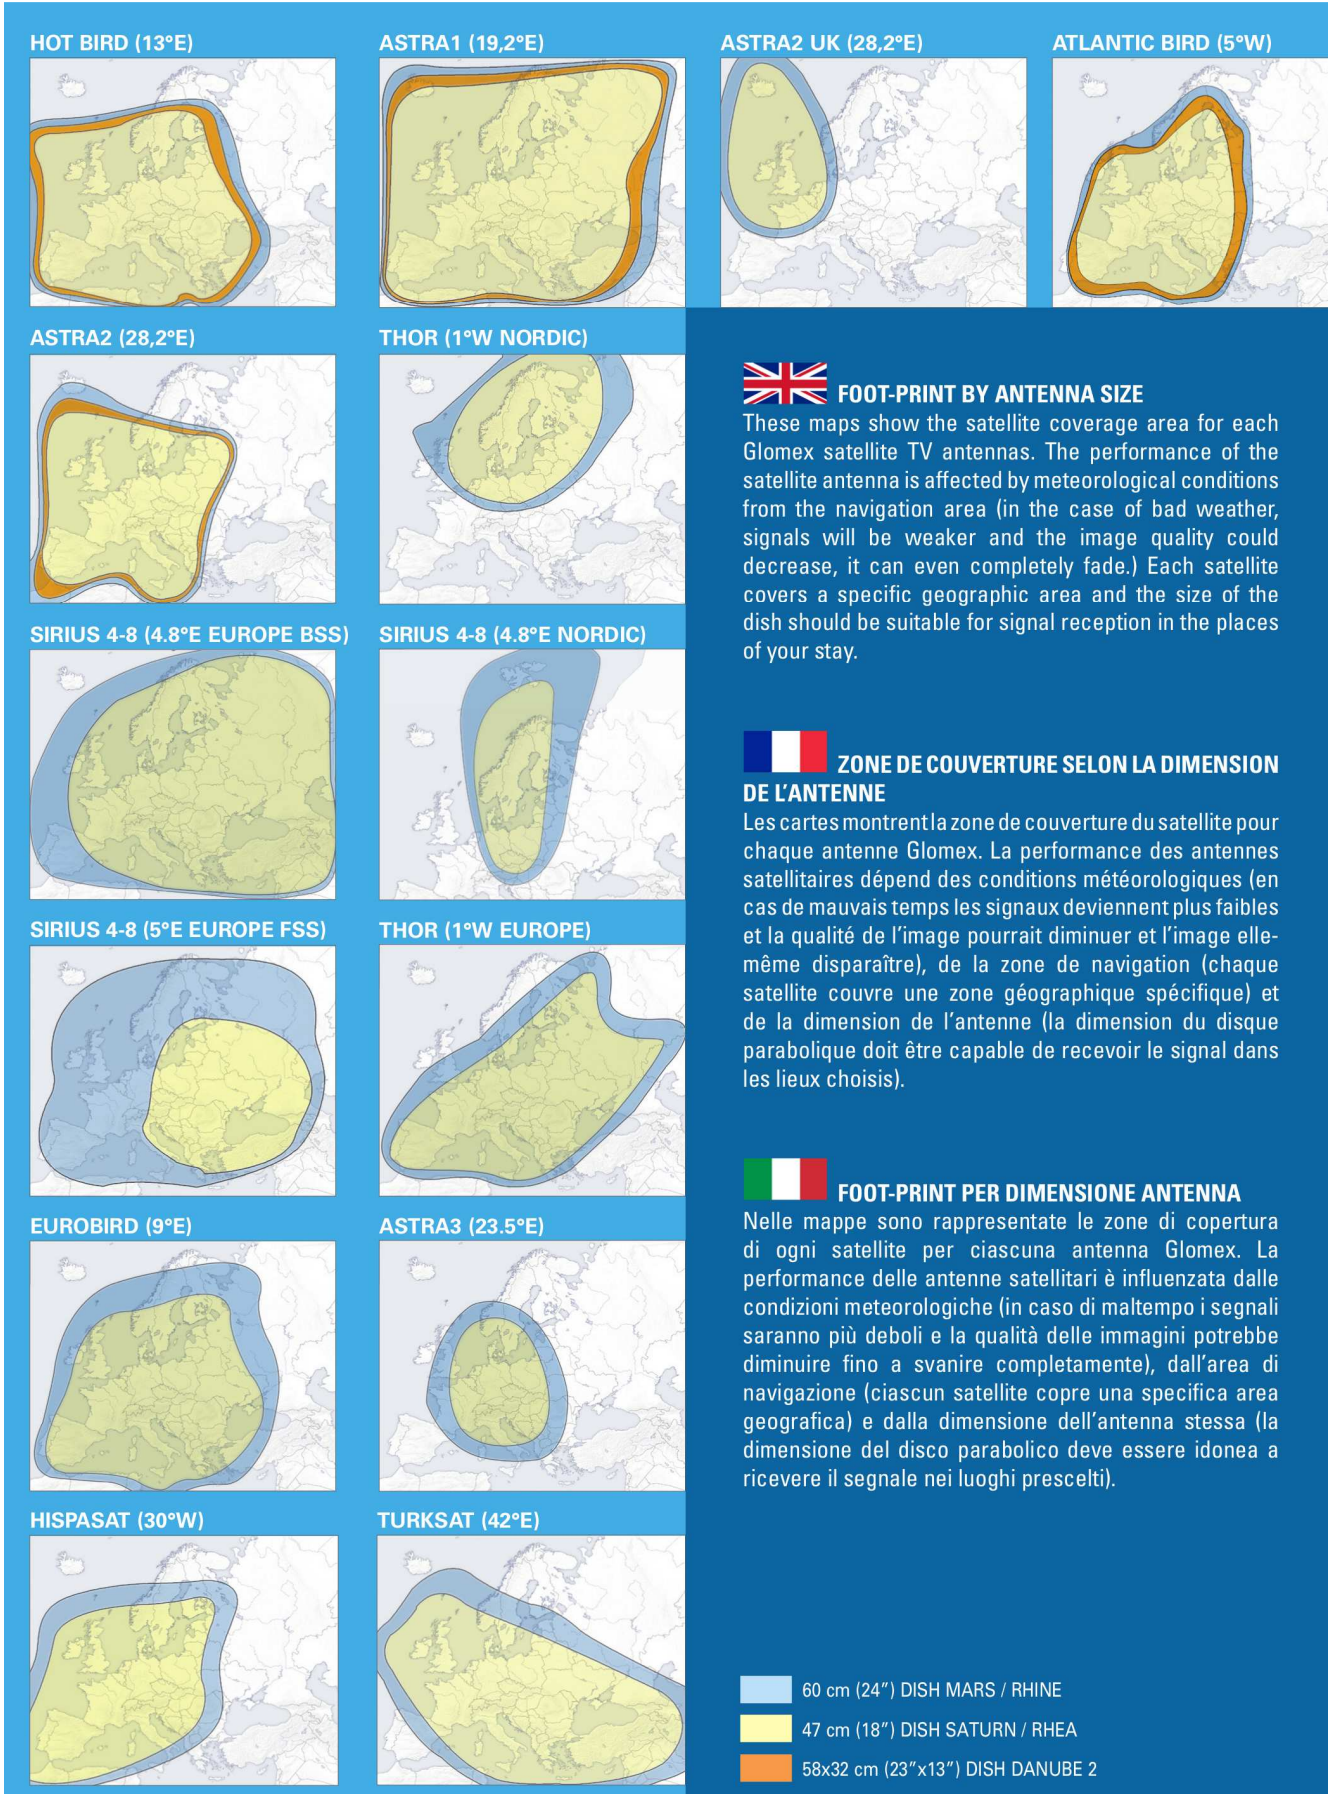

FOOT-PRINT (satellite coverage area)

The satellite coverage areas are approximate. They may change without notice
 Les zones de couverture du satellite sont approximatives. Ils peuvent changer sans préavis
 Le aree di copertura satellitare sono approssimative. Possono cambiare senza preavviso